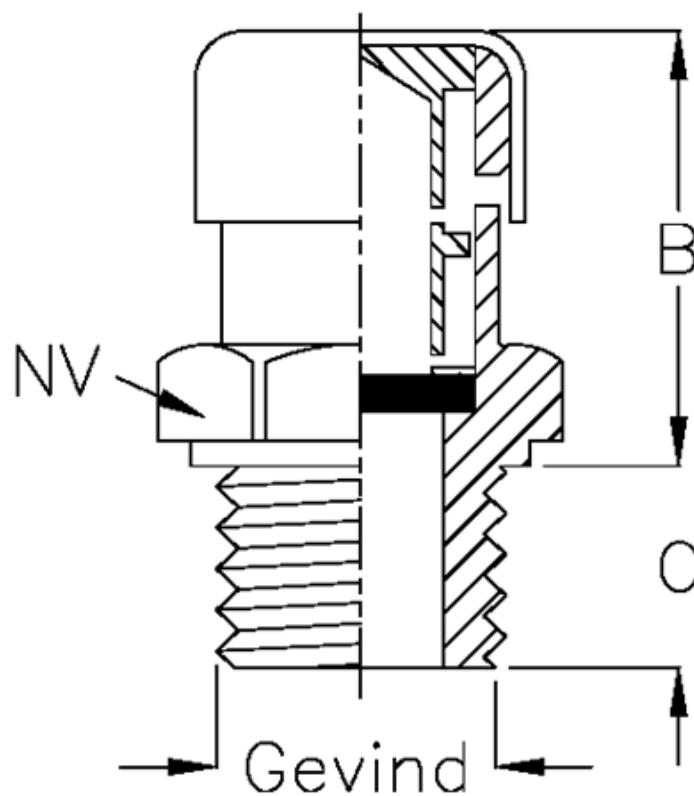

Data Sheet

Article number: 21311029

Description: Breather plug with labyrinth/filter
Type 31A G 1/2

Measures

B = 19

C = 10

NV = 24

Thread = 1/2 GAS